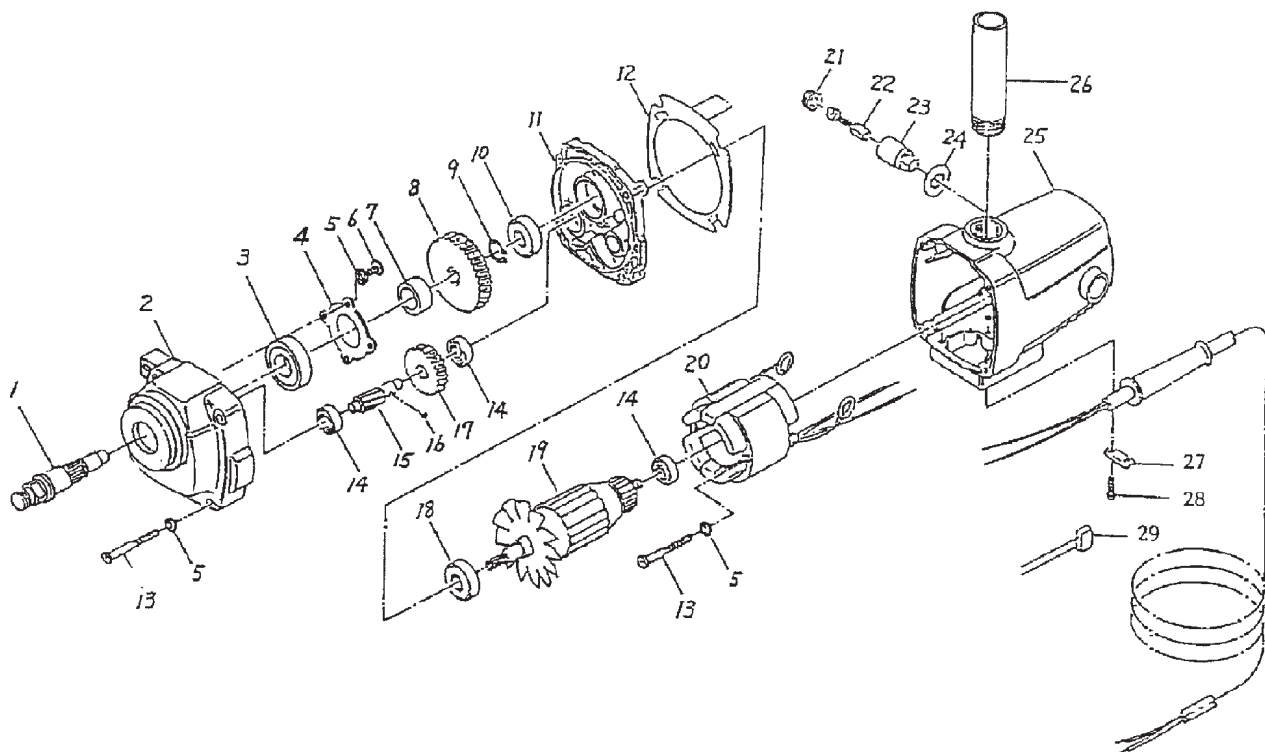

AS-30/AO-3000/UOJ-3500 MOTOR ASSEMBLY AND PARTS LIST

The Part Numbers with () are included in the Ass'y parts written above them.

No.	Part No.	Part Name	Q'ty	Price
1	TQ01434	Spindle	1	
2	TQ01435	Gear Case	1	
3	TP04160	Ball Bearing 6203 ZZ	1	
4	TQ00858	Bearing Holder	1	
5	TP00513	Spring Washer M5	10	
6	TQ00859	+ Screw 5 X 10	4	
7	TQ00860	Collar	1	
8	TQ00861	Spiral Gear (B)	1	
9	TP18356	Retaining Ring C-14	1	
10	TP06626	Ball Bearing 6200	1	
11	TQ00864	Bearing Bracket	1	
12	TQ01436	Windshield Plate	1	
13	TQ01437	Hex Screw 5 X 50	6	
14	TP00468	Ball Bearing 608Z	3	
15	TQ01438	Pinion	1	

No.	Part No.	Part Name	Q'ty	Price
16	TP06393	Sunk Key 3 X 3 X 5	1	
17	TQ01439	Spiral Gear (A)	1	
18	TP17438	Ball Bearing 6200Z	1	
19	TB01010	Armature Ass'y (115V)	1 set	
20	TB01012	Stator Ass'y (115V)	1 set	
21	TQ00867	Brush Cap	2	
22	TB00598	Carbon Brush (2 pcs/set)	1 set	
23	TQ00868	Brush Holder	2	
24	TQ00869	Insulation Washer	2	
25	TQ00870	Stator Spider (Motor Housing)	1	
26	TB00895	Side Handle Ass'y	1	
27	TP13362	Cord Clamp	1	
28	LP30251	+ Screw 4 X 16	2	
29	TP16481	Condenser SM-37R8291	1	